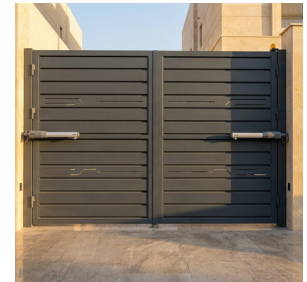

Gate Automation Systems (KEY & CAME)

Smart automation systems that allow smooth opening and closing of gates, providing reliable performance and everyday convenience. Powered by trusted technologies from KEY and CAME.

Key Features:

- Automatic opening and closing at the push of a button
- Built-in safety systems (sensors + auto-stop)
- Remote control and control panel options
- Suitable for sliding and swing gates.

أنظمة فتح البوابات (KEY & CAME)

أنظمة تشغيل ذكية تتيح لك فتح وإغلاق البوابات بسلاسة، مع مستوى أمان مناسب للاستخدام اليومي. تعتمد على تقنيات عالية من KEY و CAME لتقديم أداء ثابت وتجربة استخدام مريحة.

المميزات:

- فتح وإغلاق تلقائي بلمسة زر
- أنظمة أمان مدمجة (حساسات + إيقاف تلقائي)
- تحكم عن بُعد أو عبر لوحة تحكم
- مناسبة لمختلف أنواع البوابات (سحب / مفصليّة)