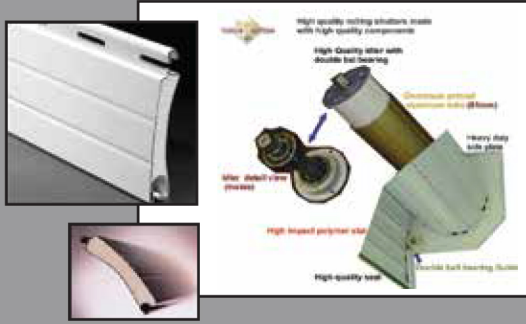

Solutions for Rolling Shutters

Wired Controls & Motors

IPSO

These motors are specially designed to enable an easy assembly of motorized rolling shutters. They do not have a push button limit switch device but the capacity to memorize their limits automatically when first installed due to a torque sensor mechanism. They are available between 6 and 25Nm.

Wireless Solutions

As a radio technology, RTS reduce the cabling to a minimum, that means it is restricted to the supply of the motor. All the RTS product are compatible, so an additional switch can easily be added.

Telis 4

The moving remote control, with 1 or 4 channels.

ريموت بأربع قنوات

Telis 4 RTS

تتحكم بخمسة شتر كمجموعة أو بكل شتر على حدة.

SOMFY MOTORS

نوع المحرك TYPE OF MOTORS	أقصى وزن للشباك CAPACITY
Somfy 508 R6	١٨ كج
Somfy 515	٢٥ كج
Somfy 538	٥٧ كج

البراك لستائر المعدنية

الشرائح : تتوفر لدى البراك عدة مقاسات :

- شرائح ٤٣ ملم (معزولة) .
- شرائح ٥٢ ملم (معزولة) .
- شرائح ٥٥ ملم (معزولة) .
- شرائح ٤٠ ملم (بدون عزل) .
- شرائح ٦٠ ملم (بدون عزل) .

المواصفات

شرائح الشتر : لقد صنعت شرائح الألمنيوم من صفائح الألمنيوم مسبقة الصنع وعبئت بالعازل الرغوي المناسب لسلامة البيئة . ان الشكل التصميمي لهذه المقاطع يجعلها مناسبة للتركيب بقياسات تصل إلى ٥,٤ م عرضا .

صندوق الشتر : الصندوق مصنع من الألمنيوم ومتوفر بعدة مقاسات بحيث تزيل كافة العوائق لتركيب الشتر.

التشغيل : متوفر بكل أساليب التشغيل من يدوي وكهربائي أو بالريموت كنترول أو التشغيل المركزي .

بالإمكان تشغيل الستائر المعدنية يدويا أو بالريموت كنترول ، وهناك مجموعه كبيرة من المحركات المصممة لتشغيل الستائر المعدنية قادرة على رفع أوزان تصل إلى ٥٢ كيلو غراما .

بالإمكان برمجة مجموعة من النوافذ بريموت واحد

الألوان : تتوفر مجموعة واسعة من الألوان والتي تجعل واجهة المنزل جذابة للغاية .

المحركات :

تتوفر لدى البراك المحركات التالية :