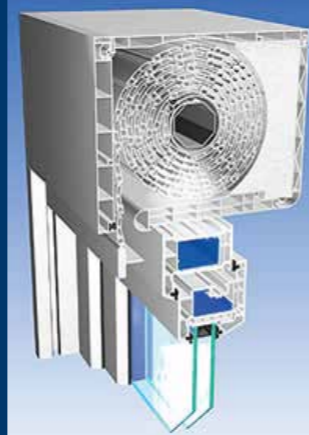

Window Shutters

Al-Barrak Industrial Group

DOOYA
TUBULAR MOTOR

somfy®