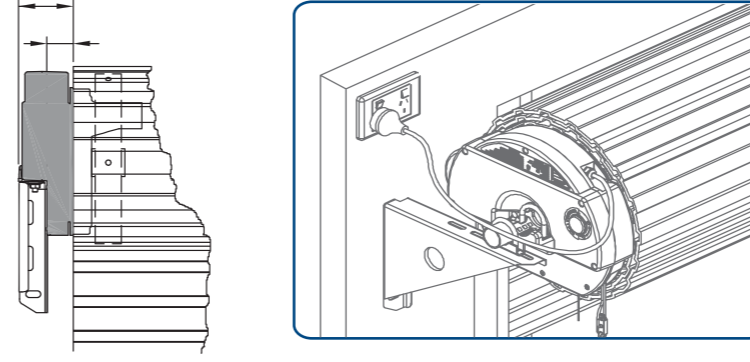

الأبواب المنزلية السحابة

Min. Sideroom

مواصفات الأبواب المنزلية السحابة

نظام التعليق :

بطريقتين من الخلف عند فتحة البوابة أو من خارج البوابة بطريقة عكسية

الستارة الحديدية :

مصنعة من الحديد المجلفن المطلي حرارياً لمقاومة الصدأ والأحوال الجوية بسماكة (٠.٥ ملم) ذات متانة قوية وذلك لتصميمها الفريد للأغراض المنزلية .

مجارى الباب :

مجارى الباب مصنعة من الألمنيوم أو الحديد المجلفن سماكة (١,٥ ملم) و بعمق (٥.٠ سم) وللألمنيوم بعمق (٤,٥ سم) مما يعطي حماية أكبر لستارة الباب لمقاومة أسوأ الأحوال الجوية ويتم تثبيت هذه المجارى بالحائط الجانبي للبوابة بواسطة خوابير خاصة .

مجموعة حامل الباب :

يتشكل هذا الحامل من ماسورة حديد مقاس ٢٥ ملي ومثبت بها مجموعة السبرنق المولي والمقوى بالزيت مما يسهل الحصول على القوة المطلوبة لرفع الباب بسهولة ومغطى بطبقة من الشحم للحماية من الصدأ ، والعجلة للحامل مصنعة من البلاستيك المقوى أو النايلون سماكة (٢ ملم) مما يعطي الباب متانة وقوة ، وكثيفة من التعليق مصنعة من الحديد سماكة (٥م) قادرة على حمل باب وزن باب (نصف طن) .

مجموعة الحاجز السفلي للباب :

مصنع من الألمنيوم المقوى لمواجهة الصدمات الخفيفة وكذلك مزود بحاجز بلاستيكي مطاطي لمنع الأتربة والحشرات والغبار ويغطي الفراغات الناتجة عن عدم إستقامة الأرضية ، بالإضافة لوجود عجلات جانبية لضمان سهولة الحركة وأداء أنعم .

القفل :

في حالة تزويد الباب بمحرك فإن الباب يقفل أو توماتيكيا في حالة إقفال الباب وفي حالة عدم توفر تيار كهربائي فإنه يتم فتح الباب يدويا .

هدوء التشغيل :

تم تثبيت شريط مطاطي مكسي بالقماش بجانب ستارة الباب الحديدية لأجل تشغيل أهدأ دون الحاجة للتشحيم إطلاقاً .

الألوان :

متوفرة بعدة ألوان (الأبيض - بيج فاتح - البيج) كما يمكن دهان الأبواب بأي لون حسب رغبة العميل بتكاليف إضافية.

تشغيل الباب متوفر بعدة طرق :

(أ) التشغيل اليدوي : وذلك عن طريق دفع الباب للأعلى باليد أو تركيب سلسلة الرفع اليدوي.
(ب) التشغيل الأوتوماتيكي .

أكبر مقاس للباب : ٥,٥ عرض × ٥,٥ ارتفاع